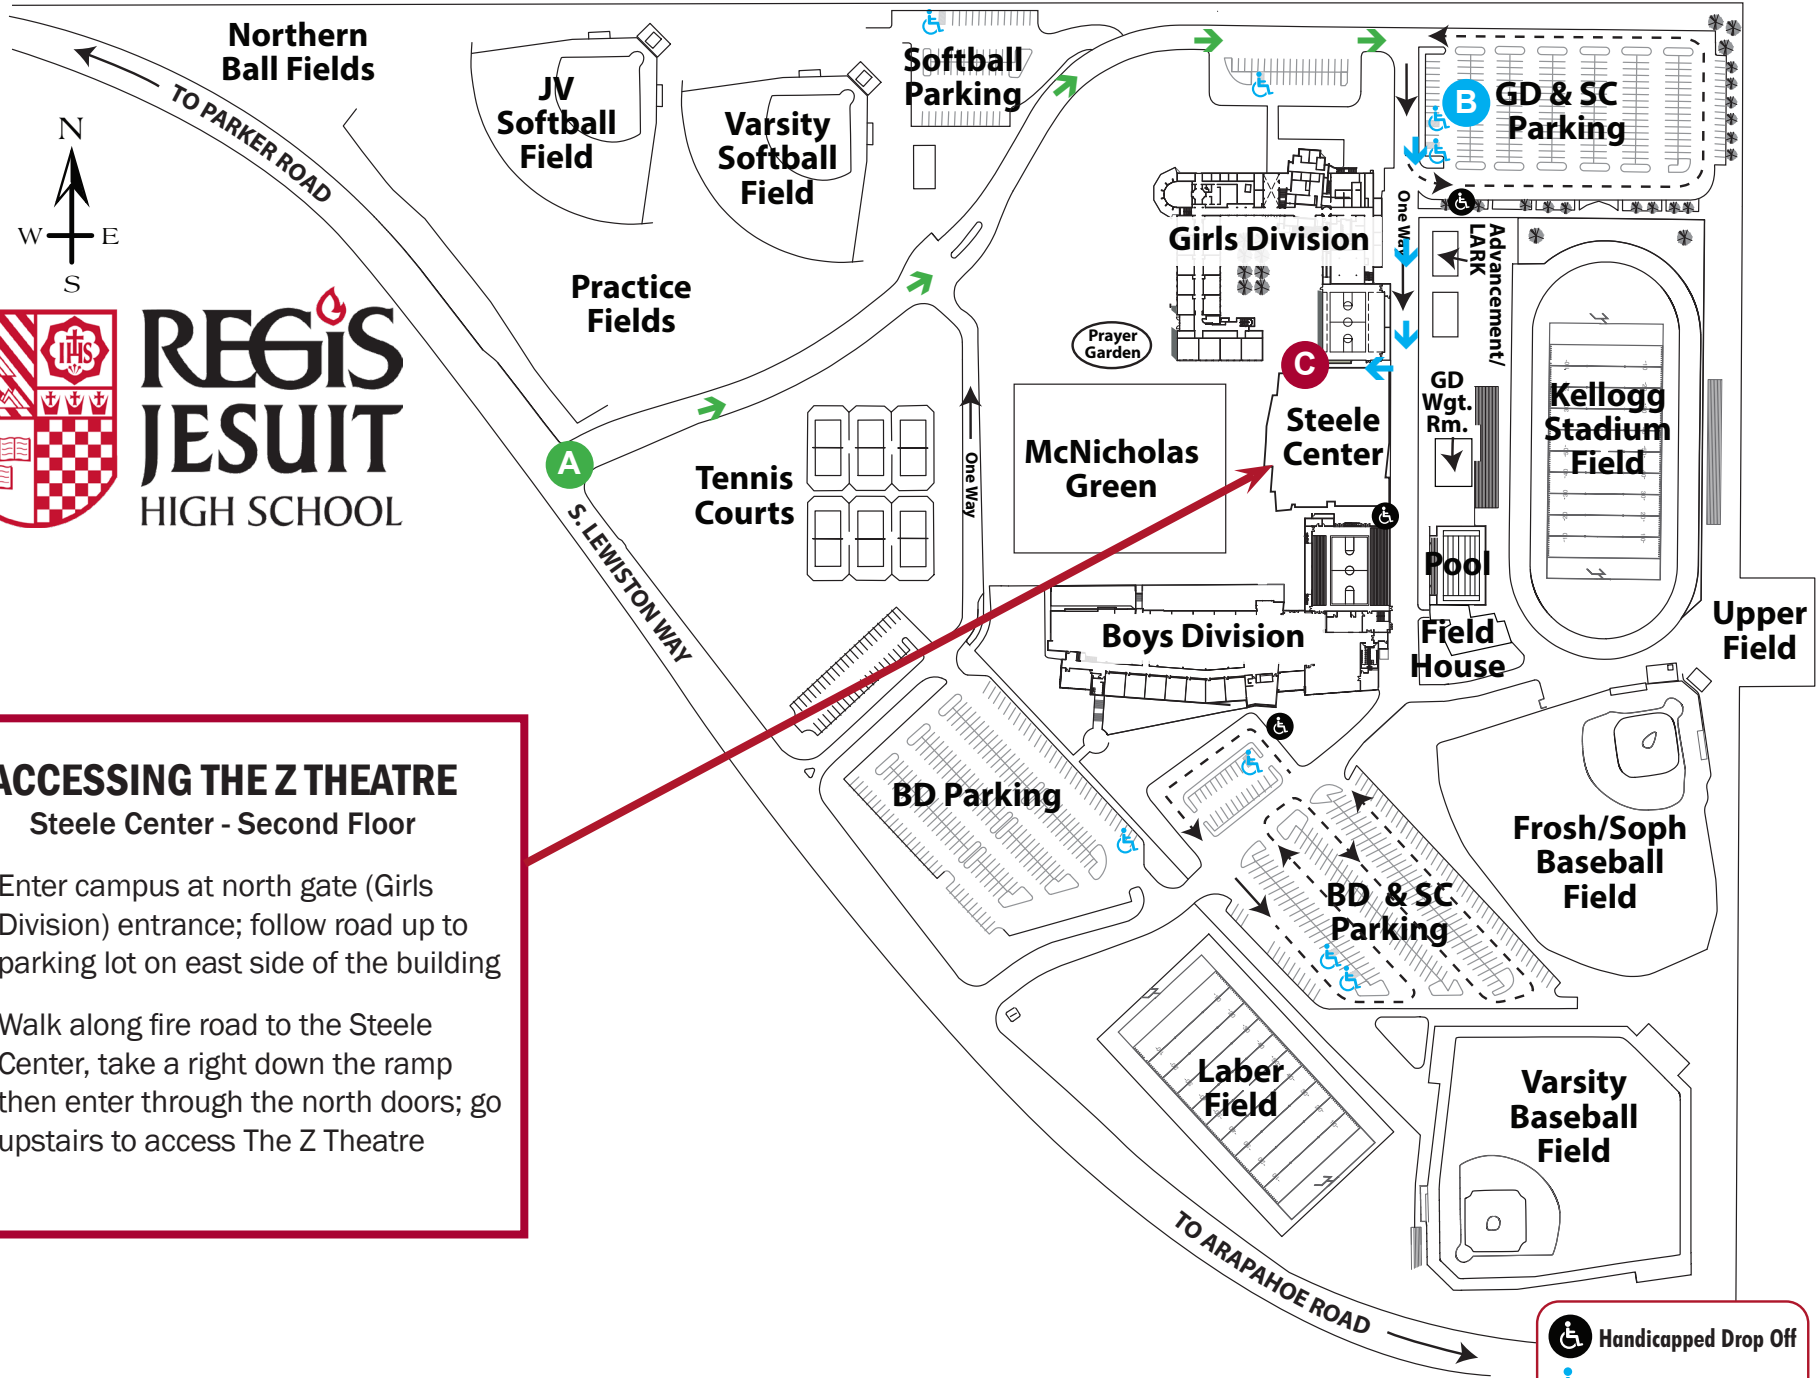

**REGIS  
JESUIT**  
HIGH SCHOOL

### ACCESSING THE Z THEATRE

Steele Center - Second Floor

- A** Enter campus at north gate (Girls Division) entrance; follow road up to parking lot on east side of the building
- B** Walk along fire road to the Steele Center, take a right down the ramp then enter through the north doors; go upstairs to access The Z Theatre
- C**